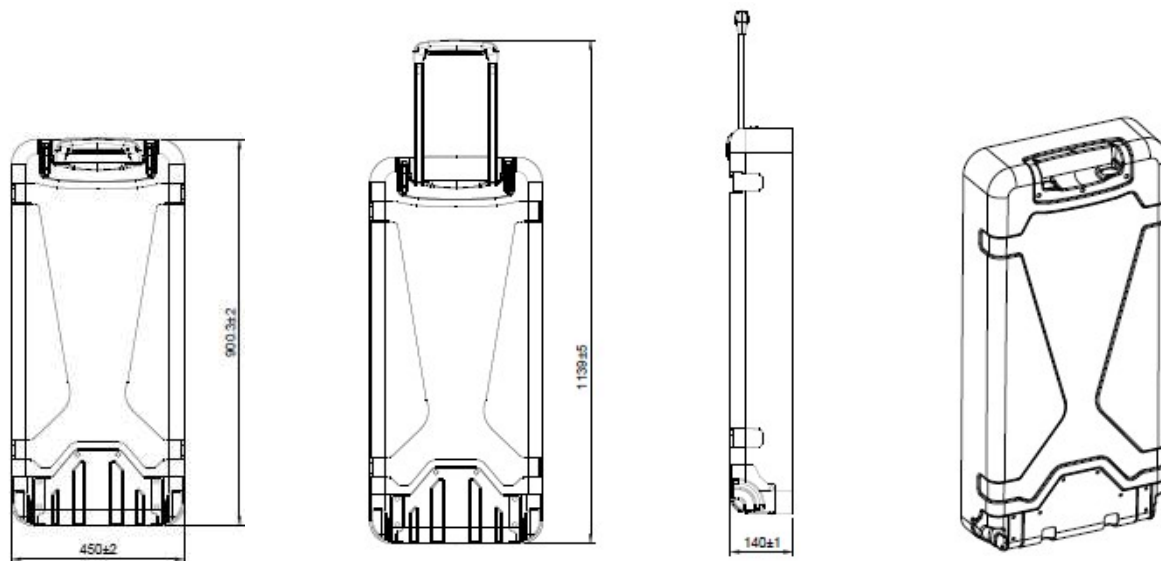

# Malibu Adventure Bottom Compartment\_PY5515R37KR15\_3+WR063+WHL032+SH008

# Malibu Adventure Bottom Compartment\_SH008

# Malibu Adventure Bottom Compartment(Large size)\_SH213

# Easy Access Wheel\_WH063 + WHL032\_80mm