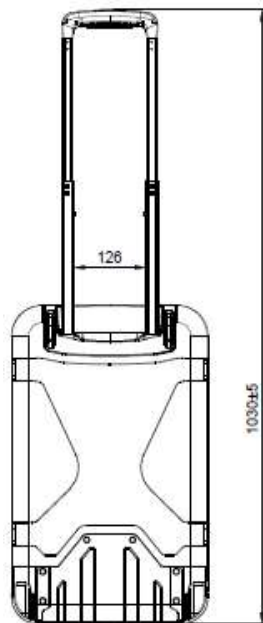

# Malibu Adventure Bottom Compartment\_PY5515R37KR15\_3+WR063+WHL032+SH008

# Malibu Adventure Bottom Compartment\_SH008

# Malibu Adventure Bottom Compartment(Large size)\_SH213

# Easy Access Wheel\_WH063 + WHL032\_80mm