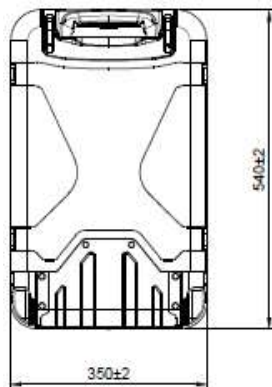

# Malibu Adventure Bottom Compartment\_PY5515R37KR15\_3+WR063+WHL032+SH008

# Easy Access Wheel\_WH063 + WHL032\_80mm