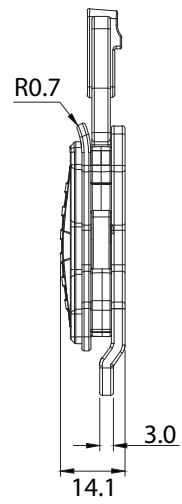

MetAstics TM_X-Tech Side Release Buckle_SR005_Single_38mm

MetAstics TM_X-Tech Side Release Buckle_SR005_Dual_38mm