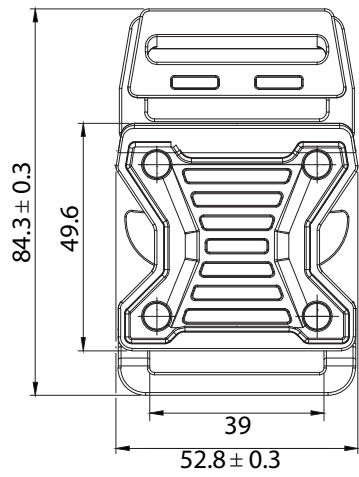

MetAstics TM_X-Tech Side Release Buckle_SR005_Single_38mm

MetAstics TM_X-Tech Side Release Buckle_SR005_Dual_38mm