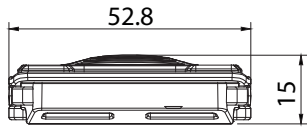

MetAstics TM_X-Tech Side Release Buckle_SR005_Single_38mm

MetAstics TM_X-Tech Side Release Buckle_SR005_Dual_38mm