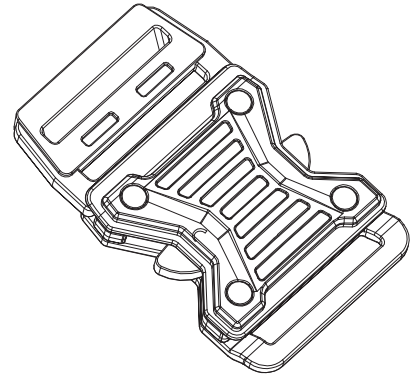

MetAstics TM_X-Tech Side Release Buckle_SR005_Single_38mm

MetAstics TM_X-Tech Side Release Buckle_SR005_Dual_38mm