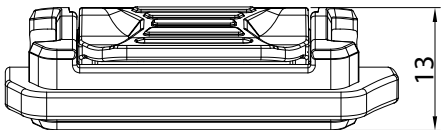

MetAstics TMX - Tech Cam Tension Hook - LM005_25mm

MetAstics TMX - Tech Cam Tension Hook - LM005_38mm