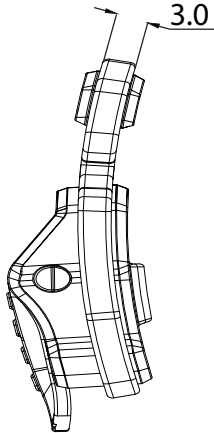

MetAstics TMX - Tech Cam Tension Hook - LM005_25mm

MetAstics TMX - Tech Cam Tension Hook - LM005_38mm