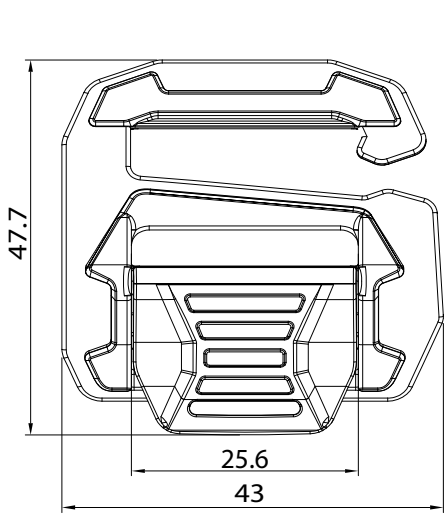

MetAstics TMX - Tech Cam Tension Hook - LM005_25mm

MetAstics TMX - Tech Cam Tension Hook - LM005_38mm