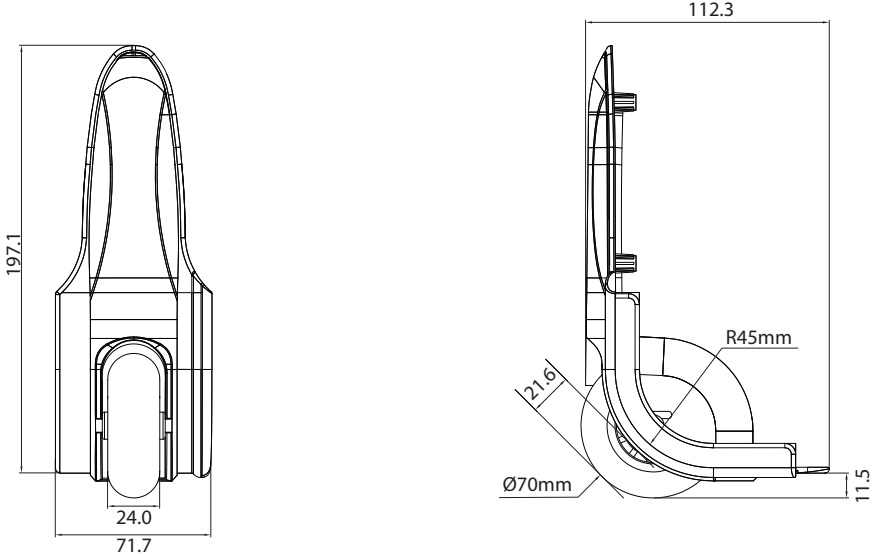

# SpeedLite Upright Wheel - WR009 + WHL002

This Systems don't  
Include Inner Housing