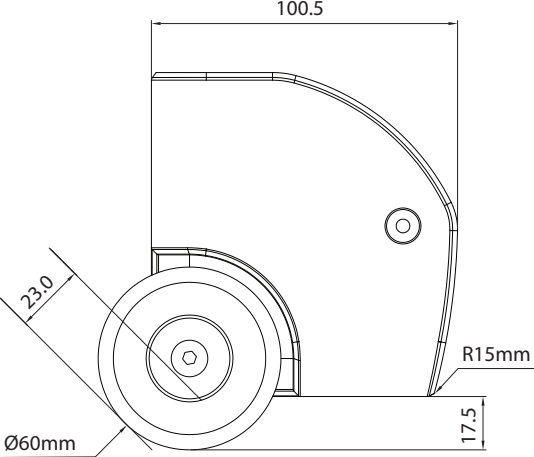

SuperLite Skate Board Wheel - WR037 + WHL027

This Systems Includes Inner Housing-WHUR033