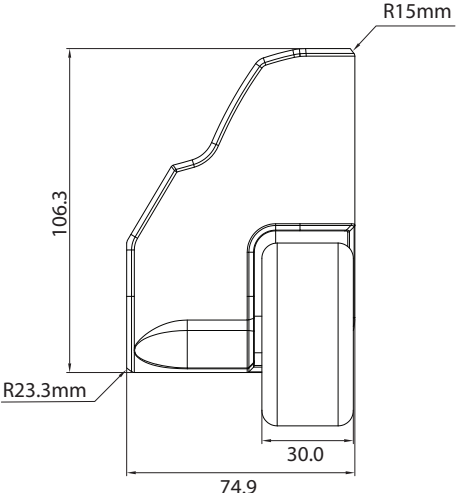

SuperLite Skate Board Wheel - WR037 + WHL027

This Systems Includes Inner Housing-WHUR033