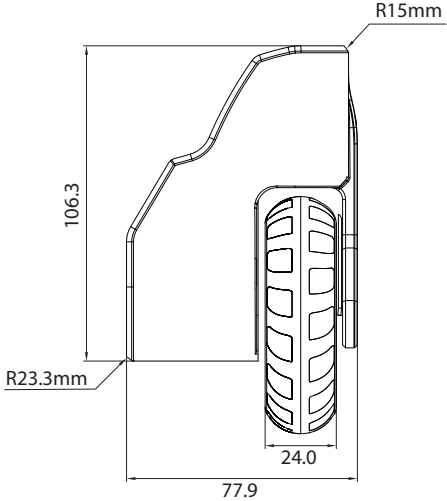

SuperLite Tread Wheel - WR036 + WHL014

This Systems Includes
Inner Housing-WHUR033