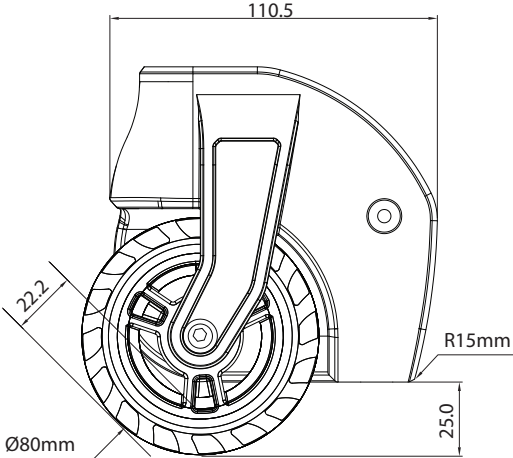

SuperLite Tread Wheel - WR036 + WHL014

This Systems Includes
Inner Housing-WHUR033