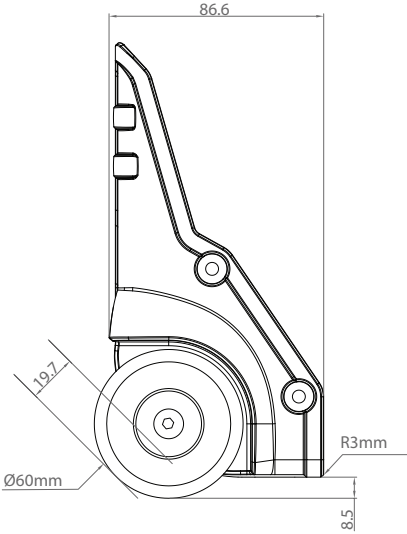

# Skate Board Wheel - WR048+WHL027

This Systems Includes  
Inner Housing-WHUR048