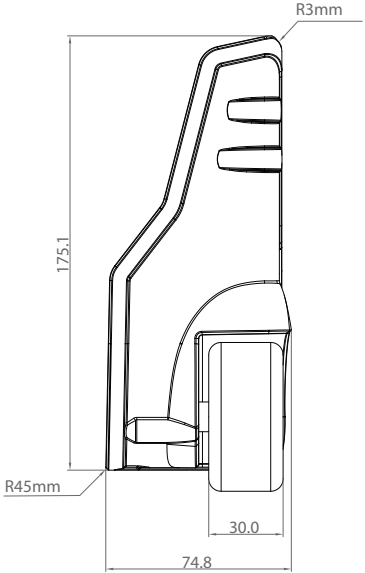

# Skate Board Wheel - WR048+WHL027

This Systems Includes  
Inner Housing-WHUR048