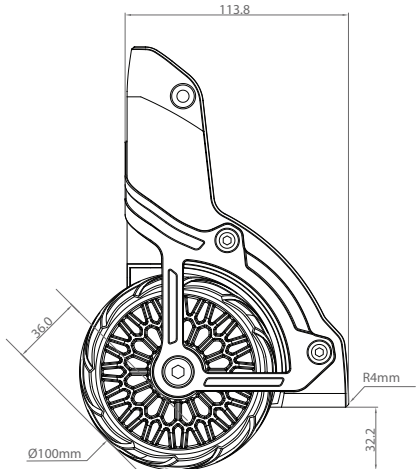

# Locomo Wheel Housing + Shock Absorbing + Twill Wheel 100mm - WR058 + WHL041

This Systems don't  
Include Inner Housing