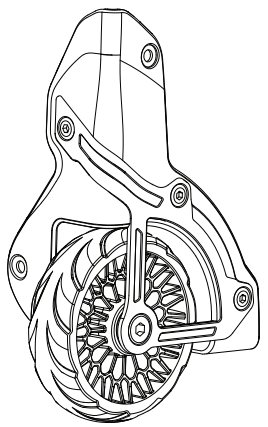

# Locomo Wheel Housing + Shock Absorbing + Twill Wheel 100mm - WR058 + WHL041

This Systems don't  
Include Inner Housing