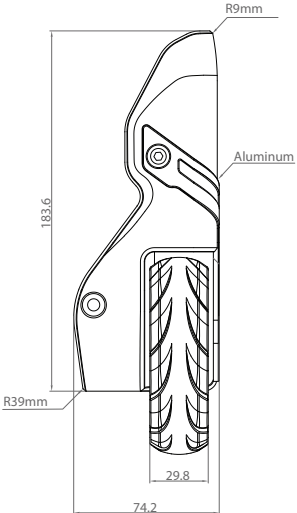

# Locomo Wheel Housing + Shock Absorbing + Twill Wheel 100mm - WR058 + WHL041

This Systems don't  
Include Inner Housing