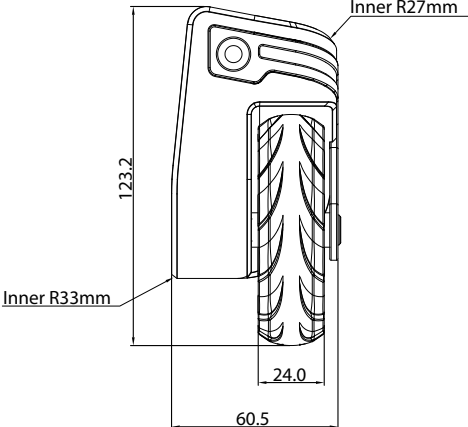

# Locomo Shock Absorbing Twill Wheel - WR062+WHL045

This Systems doesnt  
Include Inner Housing