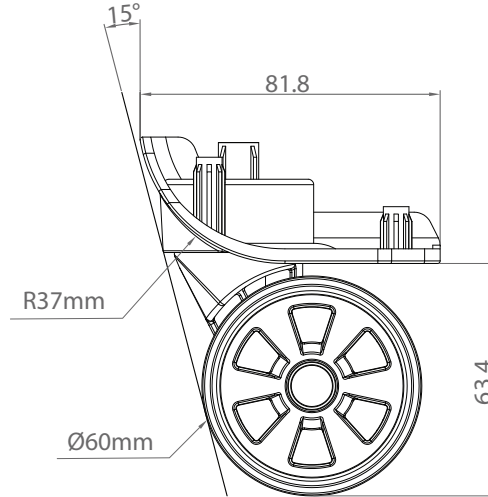

Sled Wheel Housing + Double Wheel 60mm + Orange Cut Rim - WR045+WHL034_1

This Systems Includes
Inner Housing-WHUR047