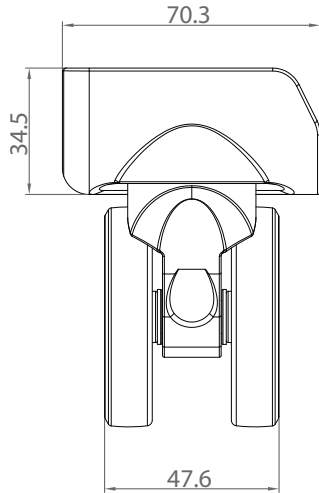

Sled Wheel Housing + Double Wheel 60mm + Orange Cut Rim - WR045+WHL034_1

This Systems Includes
Inner Housing-WHUR047