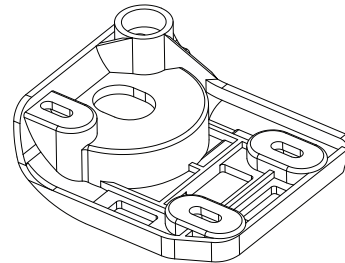

Sled Wheel Housing + Double Wheel 60mm + Orange Cut Rim - WR045+WHL034_1

This Systems Includes
Inner Housing-WHUR047