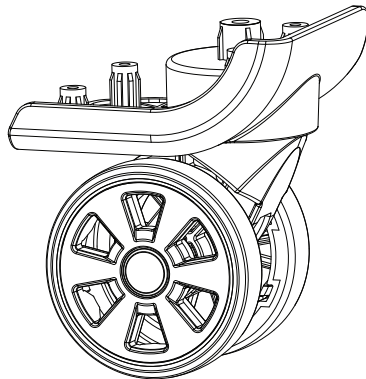

Sled Wheel Housing + Double Wheel 60mm + Orange Cut Rim - WR045+WHL034_1

This Systems Includes
Inner Housing-WHUR047