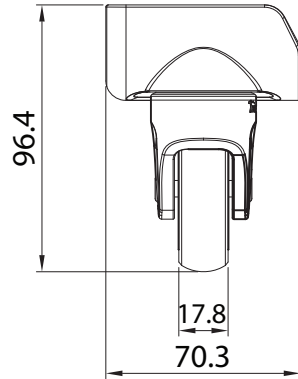

Sled Single Spinner Wheel 60_WR045 + WHL044

Inner Wheel Housing
WHUR045