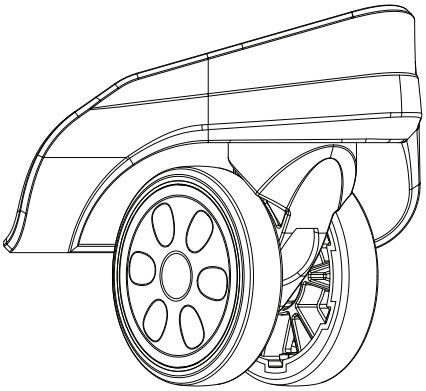

# Recessed Spinner Wheel + Double Wheel 60mm + Paddle Rim - WR047+WHL034\_3

This Systems Includes  
Inner Housing-WHUR047