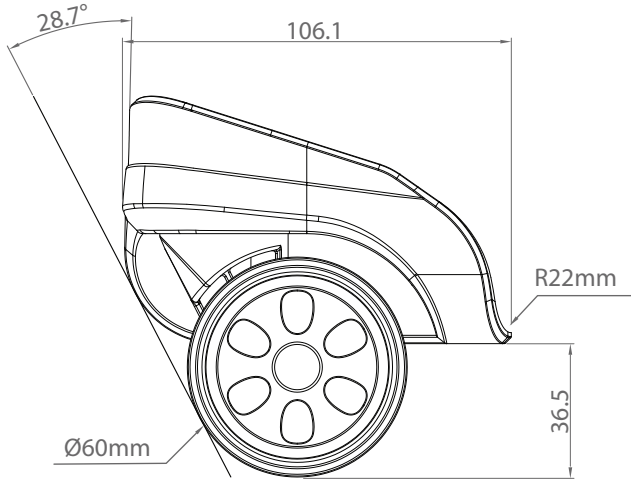

# Recessed Spinner Wheel + Double Wheel 60mm + Paddle Rim - WR047+WHL034\_3

This Systems Includes  
Inner Housing-WHUR047