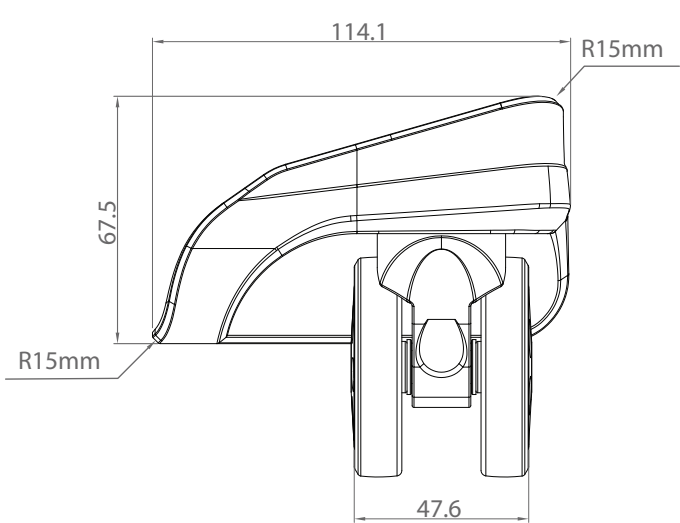

# Recessed Spinner Wheel + Double Wheel 60mm + Paddle Rim - WR047+WHL034\_3

This Systems Includes  
Inner Housing-WHUR047