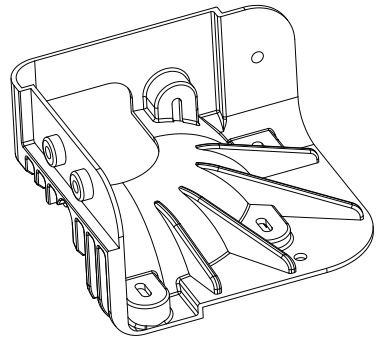

# Recessed Spinner Wheel + Double Wheel 60mm + Paddle Rim - WR047+WHL034\_3

This Systems Includes  
Inner Housing-WHUR047