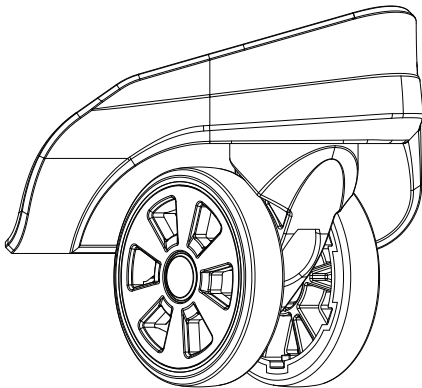

Recessed Spinner Wheel + Double Wheel 60mm + Orange Cut Rim - WR047+WHL034 _1

This Systems Includes
Inner Housing-WHUR047