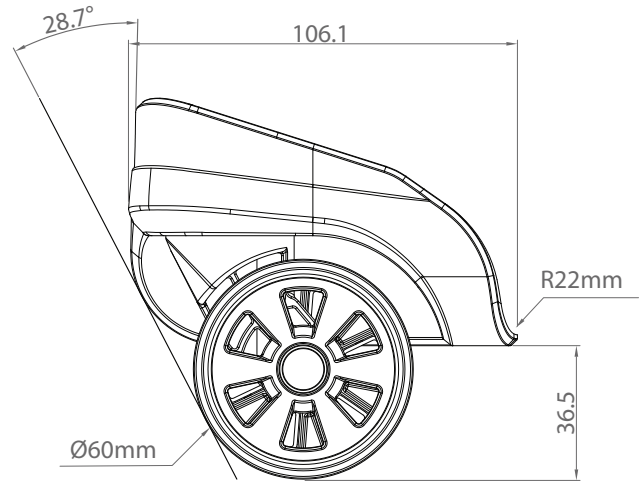

Recessed Spinner Wheel + Double Wheel 60mm + Orange Cut Rim - WR047+WHL034 _1

This Systems Includes
Inner Housing-WHUR047