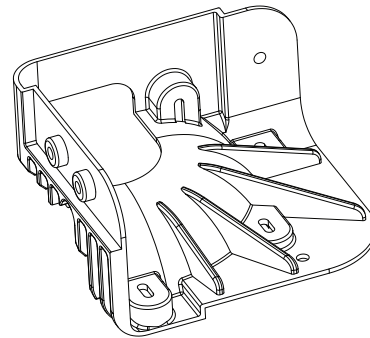

Recessed Spinner Wheel + Double Wheel 60mm + Orange Cut Rim - WR047+WHL034 _1

This Systems Includes
Inner Housing-WHUR047