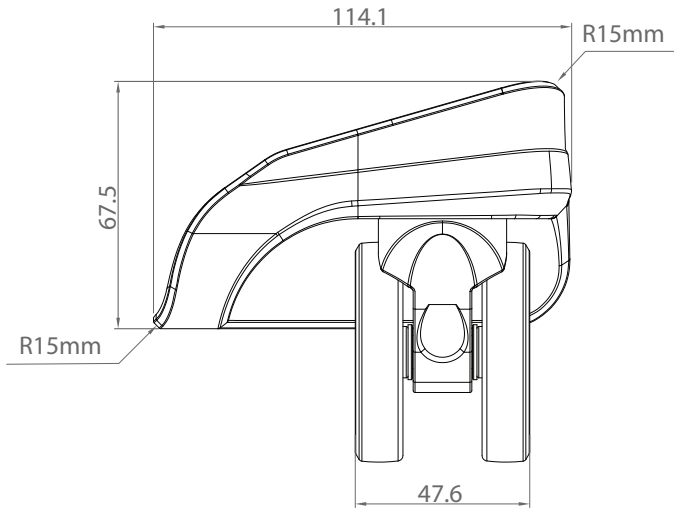

Recessed Spinner Wheel + Double Wheel 60mm + Orange Cut Rim - WR047+WHL034 _1

This Systems Includes
Inner Housing-WHUR047