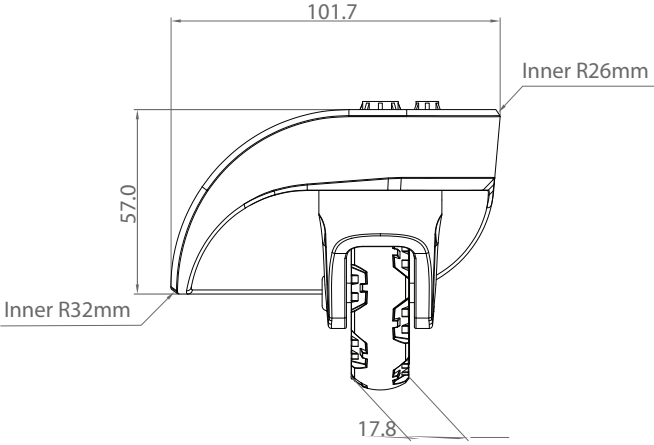

Spinner Wheel Housing + Single Tread Wheel 60mm_WR061+WHL037

This Systems Includes
Inner Housing-WHUR061