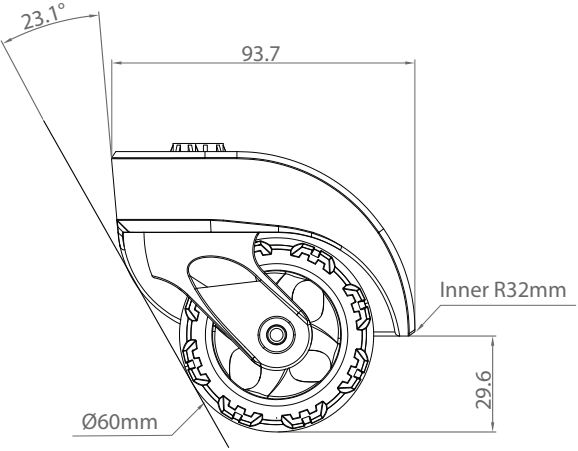

Spinner Wheel Housing + Single Tread Wheel 60mm_WR061+WHL037

This Systems Includes
Inner Housing-WHUR061