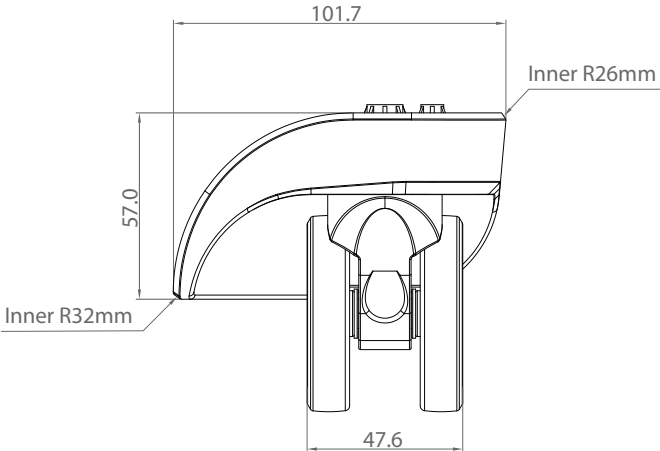

Spinner Housing + Double Wheel 60mm + Paddle Rim_WR061+WHL034_3

This Systems Includes
Inner Housing-WHUR061