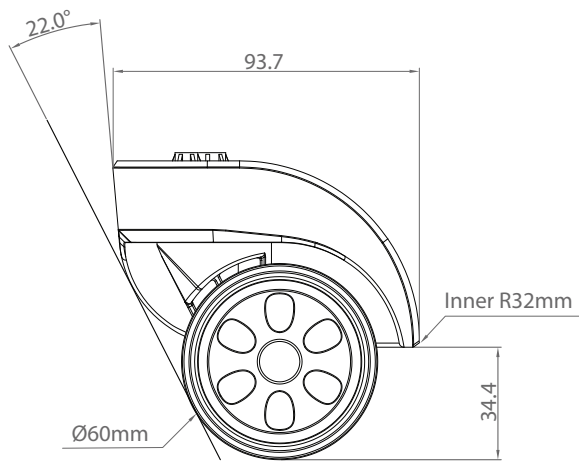

Spinner Housing + Double Wheel 60mm + Paddle Rim_WR061+WHL034_3

This Systems Includes
Inner Housing-WHUR061