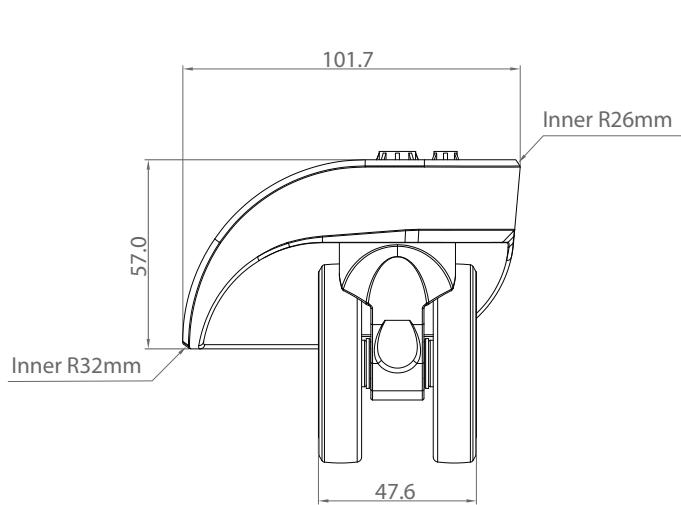

Spinner Wheel Housing + Double Wheel 60mm + Audio Speaker Rim_WR061+WHL034_2

This Systems Includes
Inner Housing-WHUR061