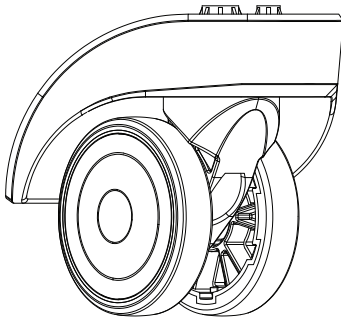

Spinner Wheel Housing + Double Wheel 60mm + Audio Speaker Rim_WR061+WHL034_2

This Systems Includes
Inner Housing-WHUR061