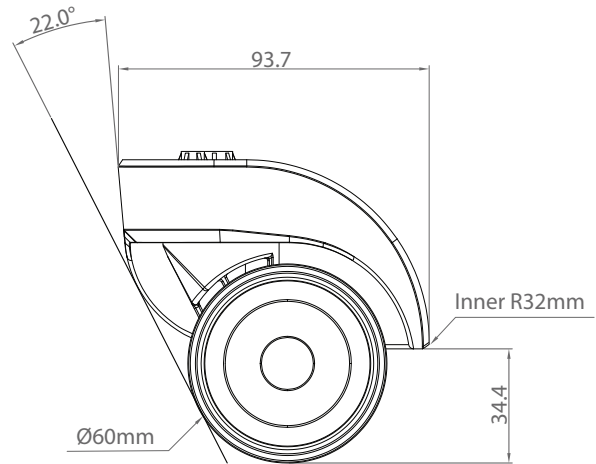

Spinner Wheel Housing + Double Wheel 60mm + Audio Speaker Rim_WR061+WHL034_2

This Systems Includes
Inner Housing-WHUR061