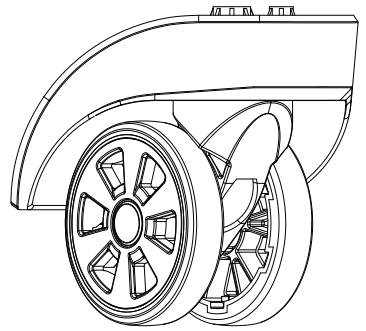

Spinner Wheel Housing + Double Wheel 60mm + Black Cut Rim_WR061+WHL034_1

This Systems Includes Inner Housing-WHUR061