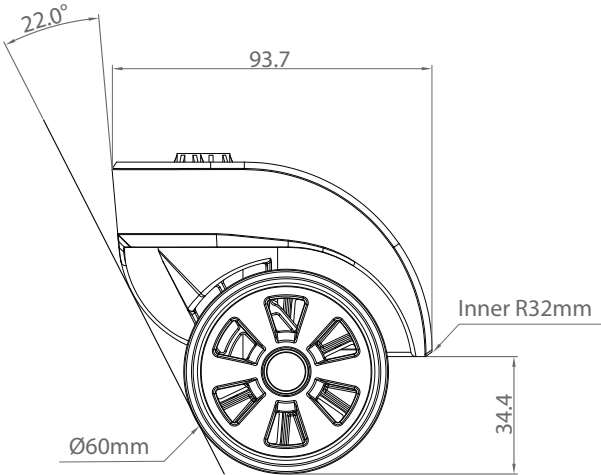

Spinner Wheel Housing + Double Wheel 60mm + Black Cut Rim_WR061+WHL034_1

This Systems Includes Inner Housing-WHUR061