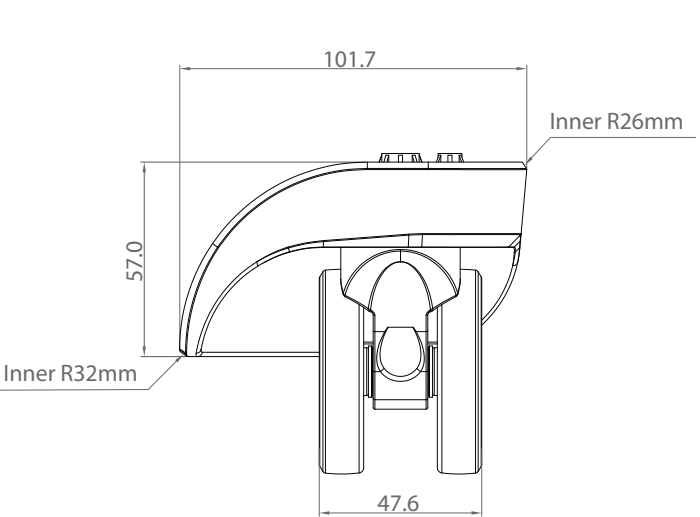

Spinner Wheel Housing + Double Wheel 60mm + Black Cut Rim_WR061+WHL034_1

This Systems Includes Inner Housing-WHUR061