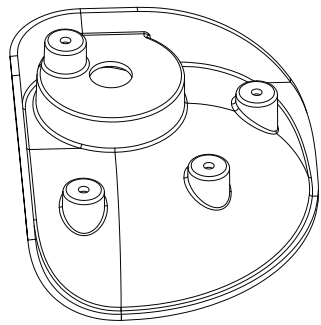

Spinner Wheel Housing + Double Wheel 60mm + Black Cut Rim_WR061+WHL034_1

This Systems Includes Inner Housing-WHUR061