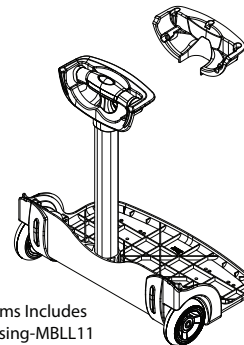

# Ice Breaker Square Tray / Chassis Handle - PY0303L11R27 + WR002D + WHL022

For easy design spirit:

This Systems Includes  
Inner Housing-MBLL11