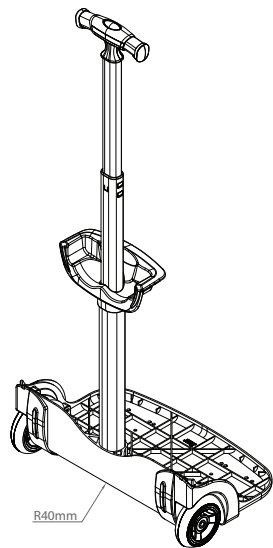

# Ice Breaker Square Tray / Chassis Handle - PY0303L11R27 + WR002D + WHL022

For easy design spirit:

This Systems Includes  
Inner Housing-MBLL11