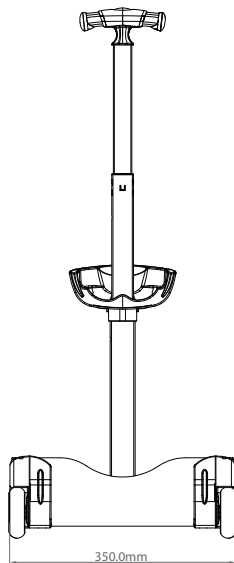

# Ice Breaker Square Tray / Chassis Handle - PY0303L11R27 + WR002D + WHL022

For easy design spirit:

This Systems Includes  
Inner Housing-MBLL11