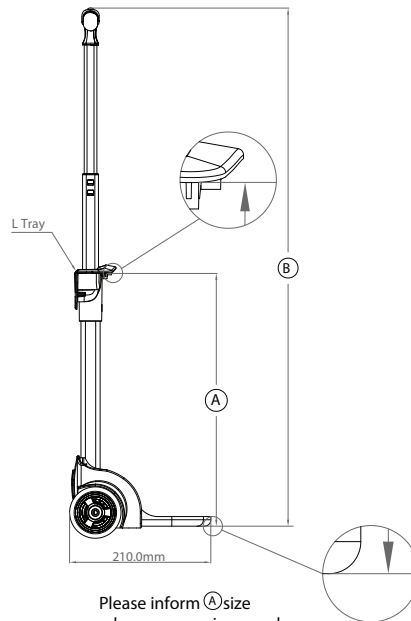

# Ice Breaker Square Tray / Chassis Handle - PY0303L11R27 + WR002D + WHL022

For easy design spirit:

This Systems Includes  
Inner Housing-MBLL11