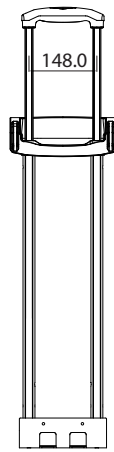

Malibu Round Tray Handle - PY4215R37R32_2

For easy design spirit:

This Systems Includes
Inner Housing-MBLR37

Malibu Round Tray Handle - PY4215R37R32_3

For easy design spirit:

This Systems Includes
Inner Housing-MBLR37