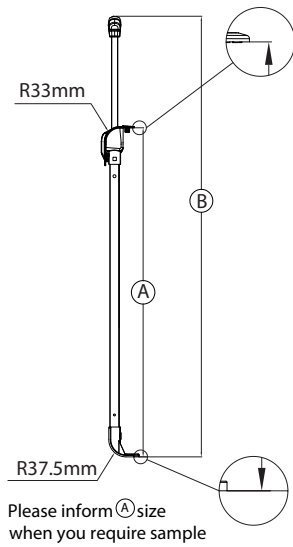

Malibu Round Tray Handle - PY4215R37R32_2

For easy design spirit:

This Systems Includes
Inner Housing-MBLR37

Malibu Round Tray Handle - PY4215R37R32_3

For easy design spirit:

This Systems Includes
Inner Housing-MBLR37