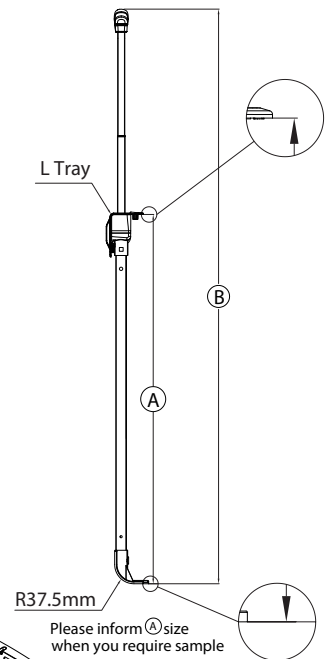

# Malibu Square Tray Handle - PY4215L38R32\_2

For easy design spirit:

This Systems Includes  
Inner Housing-MBLR38

# Malibu Square Tray Handle - PY4215L38R32\_3

For easy design spirit:

This Systems Includes  
Inner Housing-MBLR38