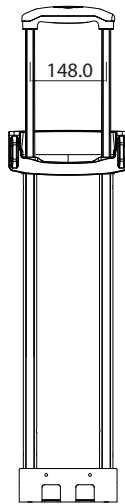

# Malibu Square Tray Handle - PY4215L38R32\_2

For easy design spirit:

This Systems Includes  
Inner Housing-MBLR38

# Malibu Square Tray Handle - PY4215L38R32\_3

For easy design spirit:

This Systems Includes  
Inner Housing-MBLR38