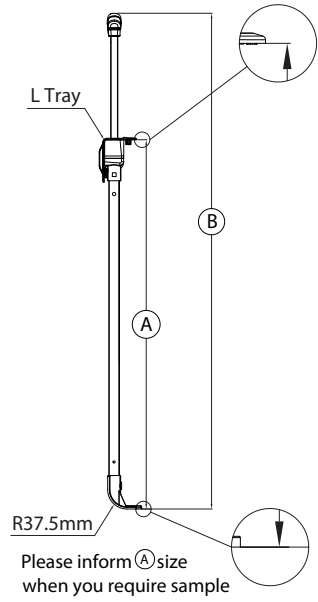

# Malibu Square Tray Handle - PY4215L38R32\_2

For easy design spirit:

This Systems Includes  
Inner Housing-MBLR38

# Malibu Square Tray Handle - PY4215L38R32\_3

For easy design spirit:

This Systems Includes  
Inner Housing-MBLR38