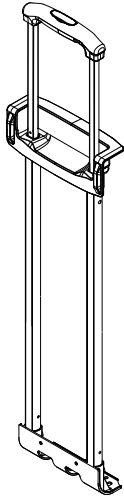

# Malibu Square Tray Handle - PY4215L38R32\_2

For easy design spirit:

This Systems Includes  
Inner Housing-MBLR38

# Malibu Square Tray Handle - PY4215L38R32\_3

For easy design spirit:

This Systems Includes  
Inner Housing-MBLR38