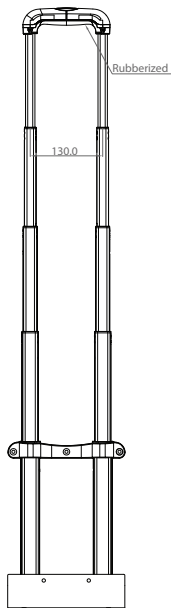

Looper Flat Tray Handle - PY1414W05W05

Please inform $\text{\textcircled{A}}$ size when you require sample

For easy design spirit:

This Systems Doesnot Includes Inner Housing

Looper Flat Tray Handle - PY1414W05R25

Please inform $\text{\textcircled{A}}$ size when you require sample

For easy design spirit:

This Systems Doesnot Includes Inner Housing