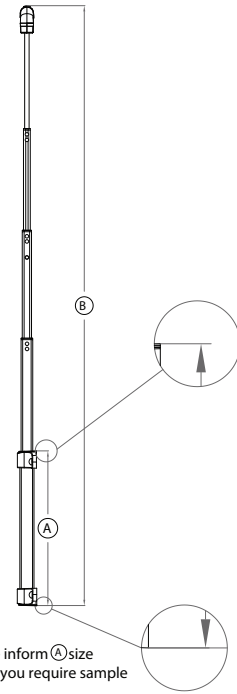

Looper Flat Tray Handle - PY1414W05W05

Please inform $\text{\textcircled{A}}$ size when you require sample

For easy design spirit:

This Systems Doesnot Includes Inner Housing

Looper Flat Tray Handle - PY1414W05R25

Please inform $\text{\textcircled{A}}$ size when you require sample

For easy design spirit:

This Systems Doesnot Includes Inner Housing