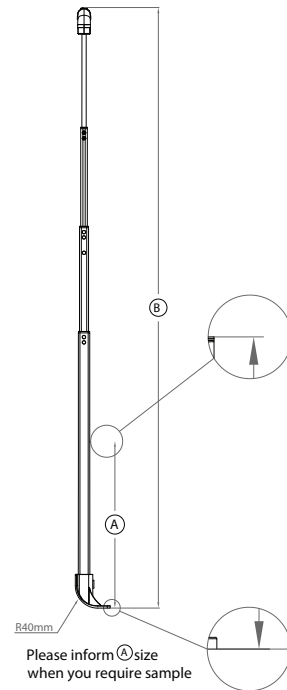

Looper Flat Tray Handle - PY1414W05W05

Please inform $\text{\textcircled{A}}$ size when you require sample

For easy design spirit:

This Systems Doesnot Includes Inner Housing

Looper Flat Tray Handle - PY1414W05R25

Please inform $\text{\textcircled{A}}$ size when you require sample

For easy design spirit:

This Systems Doesnot Includes Inner Housing