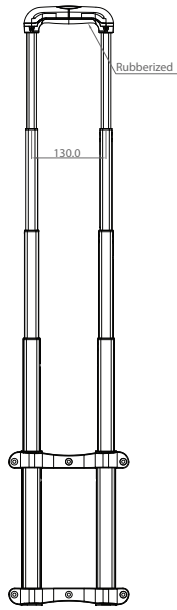

Looper Flat Tray Handle - PY1414W05W05

Please inform $\text{\textcircled{A}}$ size when you require sample

For easy design spirit:

This Systems Doesnot Includes Inner Housing

Looper Flat Tray Handle - PY1414W05R25

Please inform $\text{\textcircled{A}}$ size when you require sample

For easy design spirit:

This Systems Doesnot Includes Inner Housing