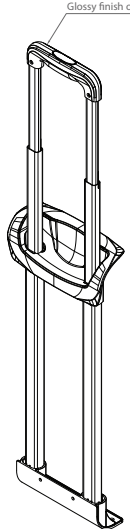

SuperLite Round Tray Handle - PY4314R34R25

For easy design spirit:

This Systems Includes Inner Housing-MBLR34