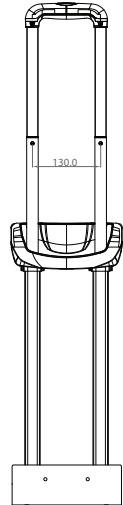

SuperLite Round Tray Handle - PY4314R34R25

For easy design spirit:

This Systems Includes Inner Housing-MBLR34