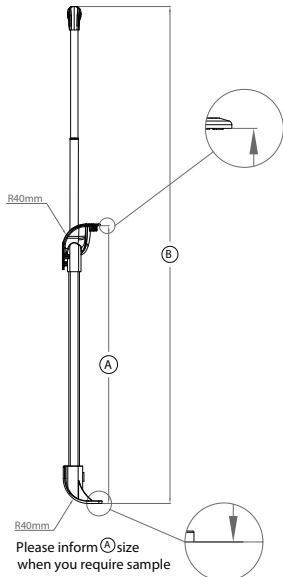

SuperLite Round Tray Handle - PY4314R34R25

For easy design spirit:

This Systems Includes Inner Housing-MBLR34