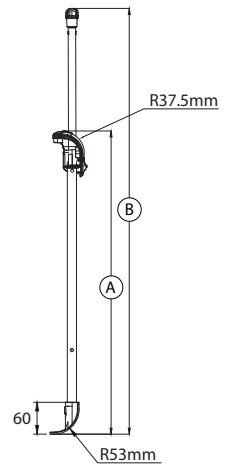

SpeedLite Round Tray Handle - PY2710R06R28_2

Please inform (A) size when you require sample

For easy design spirit:

This Systems Includes Inner Housing-MBLR06

SpeedLite Round Tray Handle - PY2710R06R28_3

For easy design spirit: