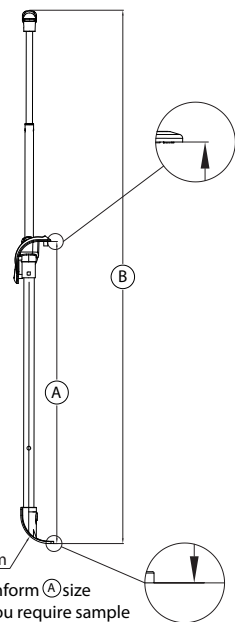

SpeedLite Round Tray Handle - PY2710R06R28_2

Please inform (A) size when you require sample

For easy design spirit:

This Systems Includes Inner Housing-MBLR06

SpeedLite Round Tray Handle - PY2710R06R28_3

For easy design spirit: