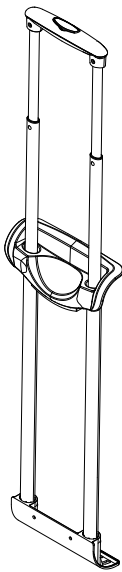

SpeedLite Round Tray Handle - PY2710R06R28_2

Please inform (A) size when you require sample

For easy design spirit:

This Systems Includes Inner Housing-MBLR06

SpeedLite Round Tray Handle - PY2710R06R28_3

For easy design spirit:

This Systems Includes Inner Housing-MBLR06