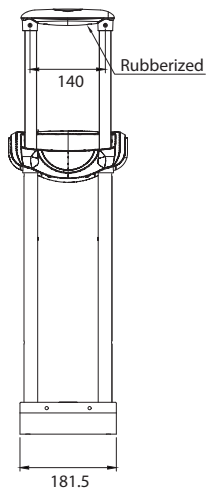

SpeedLite Round Tray Handle - PY2710R06R28_2

Please inform (A) size when you require sample

For easy design spirit:

This Systems Includes Inner Housing-MBLR06

SpeedLite Round Tray Handle - PY2710R06R28_3

For easy design spirit: