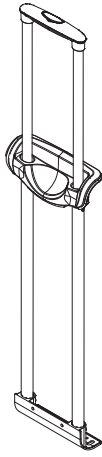

SpeedLite Round Tray Handle - PY2710R06R28_2

Please inform (A) size when you require sample

For easy design spirit:

This Systems Includes Inner Housing-MBLR06

SpeedLite Round Tray Handle - PY2710R06R28_3

For easy design spirit:

This Systems Includes Inner Housing-MBLR06