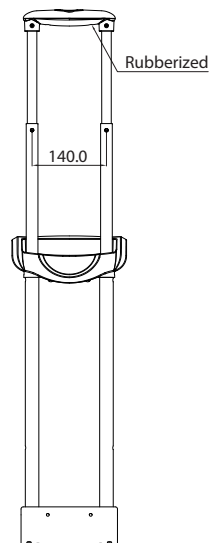

SpeedLite Round Tray Handle - PY2710R06R28_2

Please inform (A) size when you require sample

For easy design spirit:

This Systems Includes Inner Housing-MBLR06

SpeedLite Round Tray Handle - PY2710R06R28_3

For easy design spirit: