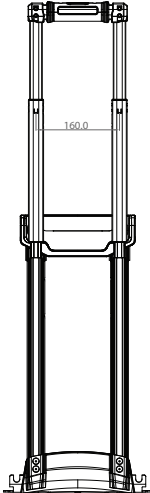

Hybrid Shell Tray Handle - PY3803aR30xxx_3 KR010

For easy design spirit:

This Systems Includes
Inner Housing-MBLR30