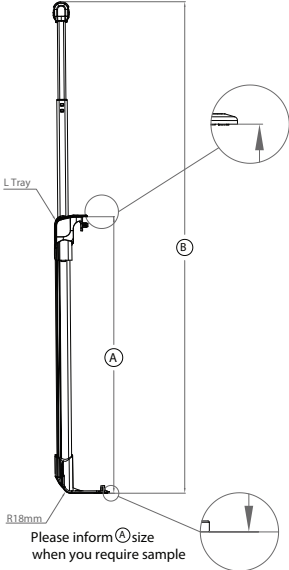

Hybrid Shell Tray Handle - PY3803aR30xxx_3 KR010

For easy design spirit:

This Systems Includes
Inner Housing-MBLR30