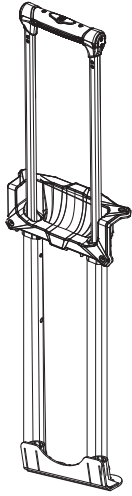

Caliber Square Tray Handle - PY3103L14L09_2

Please inform (A) size when you require sample

For easy design spirit:

Caliber Square Tray Handle - PY3103L14L09_3

Please inform (A) size when you require sample

For easy design spirit: