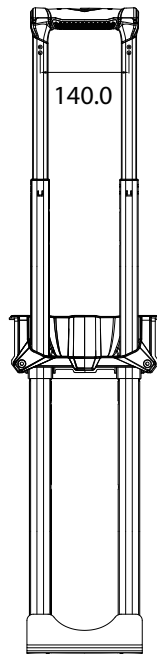

Caliber Square Tray Handle - PY3103L14L09_2

Please inform (A) size when you require sample

For easy design spirit:

Caliber Square Tray Handle - PY3103L14L09_3

Please inform (A) size when you require sample