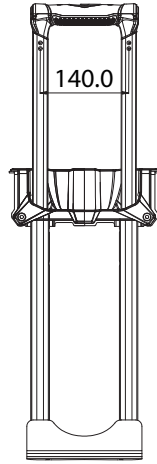

Caliber Square Tray Handle - PY3103L14L09_2

Please inform (A) size when you require sample

For easy design spirit:

Caliber Square Tray Handle - PY3103L14L09_3

Please inform (A) size when you require sample