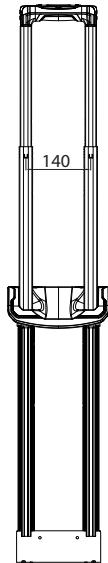

## Cruiser Round Tray Handle - PY3203aR27R28\_2

Please inform (A) size when you require sample

For easy design spirit:

This Systems Includes Inner Housing-MBLR27

## Cruiser Round Tray Handle - PY3203aR27R28\_3

Please inform (A) size when you require sample

For easy design spirit:

This Systems Includes Inner Housing-MBLR27