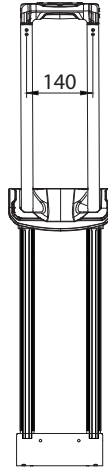

## Cruiser Round Tray Handle - PY3203aR27R28\_2

Please inform (A) size when you require sample

For easy design spirit:

This Systems Includes Inner Housing-MBLR27

## Cruiser Round Tray Handle - PY3203aR27R28\_3

Please inform (A) size when you require sample

For easy design spirit:

This Systems Includes Inner Housing-MBLR27