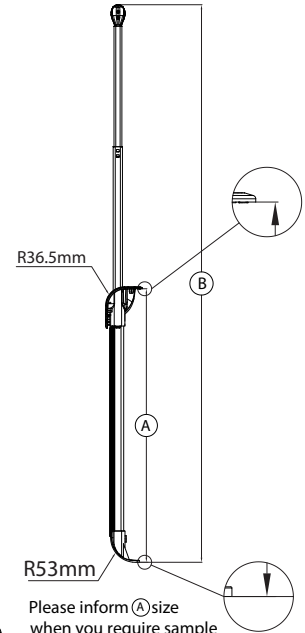

## Cruiser Round Tray Handle - PY3203aR27R28\_2

Please inform (A) size when you require sample

For easy design spirit:

This Systems Includes Inner Housing-MBLR27

## Cruiser Round Tray Handle - PY3203aR27R28\_3

Please inform (A) size when you require sample

For easy design spirit:

This Systems Includes Inner Housing-MBLR27