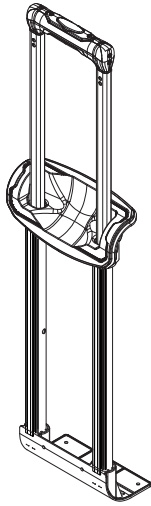

## Cruiser Round Tray Handle - PY3203aR27R28\_2

Please inform (A) size when you require sample

For easy design spirit:

This Systems Includes Inner Housing-MBLR27

## Cruiser Round Tray Handle - PY3203aR27R28\_3

Please inform (A) size when you require sample

For easy design spirit:

This Systems Includes Inner Housing-MBLR27