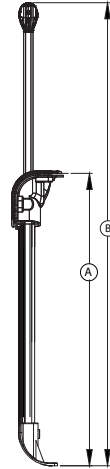

## Cruiser Round Tray Handle - PY3203aR27R28\_2

Please inform (A) size when you require sample

For easy design spirit:

This Systems Includes Inner Housing-MBLR27

## Cruiser Round Tray Handle - PY3203aR27R28\_3

Please inform (A) size when you require sample

For easy design spirit:

This Systems Includes Inner Housing-MBLR27