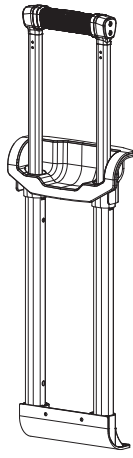

Locomo Round Tray Handle - PY6703R60R25_2

Please inform (A) size when you require sample

Locomo Round Tray Handle - PY6703R60R25_3

Please inform (A) size when you require sample