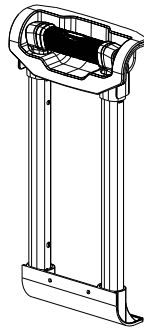

Locomo Round Tray Handle - PY6703R60R25_2

Please inform (A) size when you require sample

Locomo Round Tray Handle - PY6703R60R25_3

Please inform (A) size when you require sample