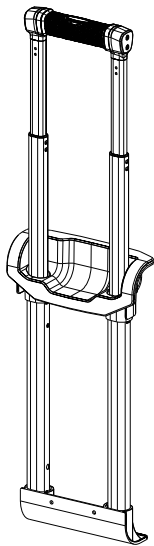

Locomo Round Tray Handle - PY6703R60R25_2

Please inform (A) size when you require sample

Locomo Round Tray Handle - PY6703R60R25_3

Please inform (A) size when you require sample