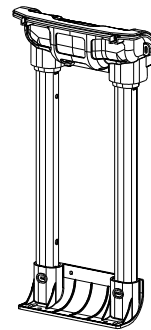

Locomo Round Tray Handle - PY6703R60R25_2

Please inform (A) size when you require sample

Locomo Round Tray Handle - PY6703R60R25_3

Please inform (A) size when you require sample