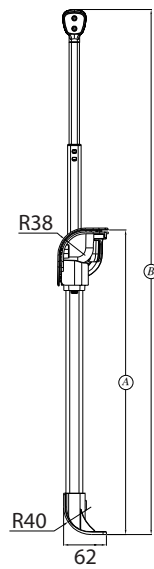

Locomo Round Tray Handle - PY6703R60R25_2

Please inform (A) size when you require sample

Locomo Round Tray Handle - PY6703R60R25_3

Please inform (A) size when you require sample