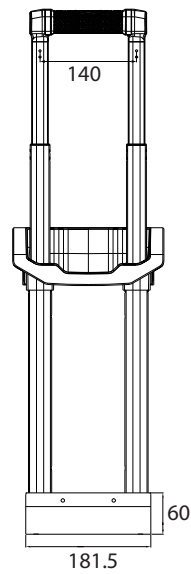

Locomo Round Tray Handle - PY6703R60R25_2

Please inform (A) size when you require sample

Locomo Round Tray Handle - PY6703R60R25_3

Please inform (A) size when you require sample