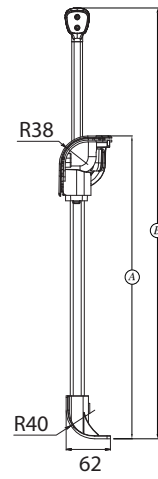

Locomo Round Tray Handle - PY6703R60R25_2

Please inform (A) size when you require sample

Locomo Round Tray Handle - PY6703R60R25_3

Please inform (A) size when you require sample