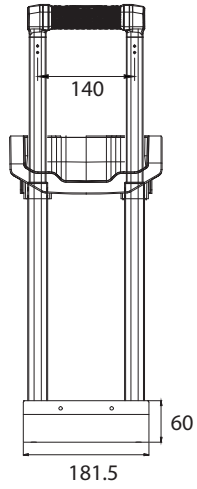

Locomo Round Tray Handle - PY6703R60R25_2

Please inform (A) size when you require sample

Locomo Round Tray Handle - PY6703R60R25_3

Please inform (A) size when you require sample