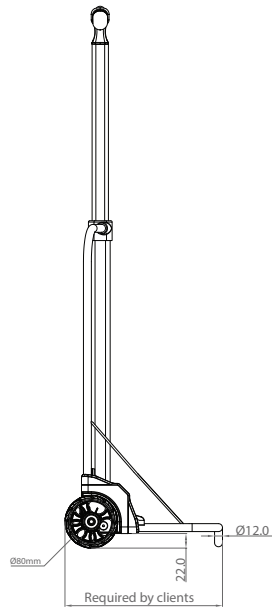

# Feather Mono All - In - One - Systems (Small)

PY0303W39WR42\_103 + FM012 + FM014