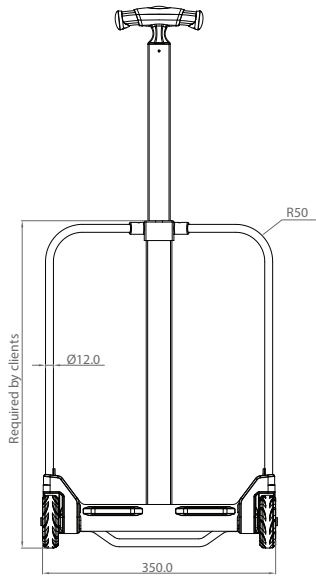

# Feather Mono All - In - One - Systems (Small)

PY0303W39WR42\_103 + FM012 + FM014