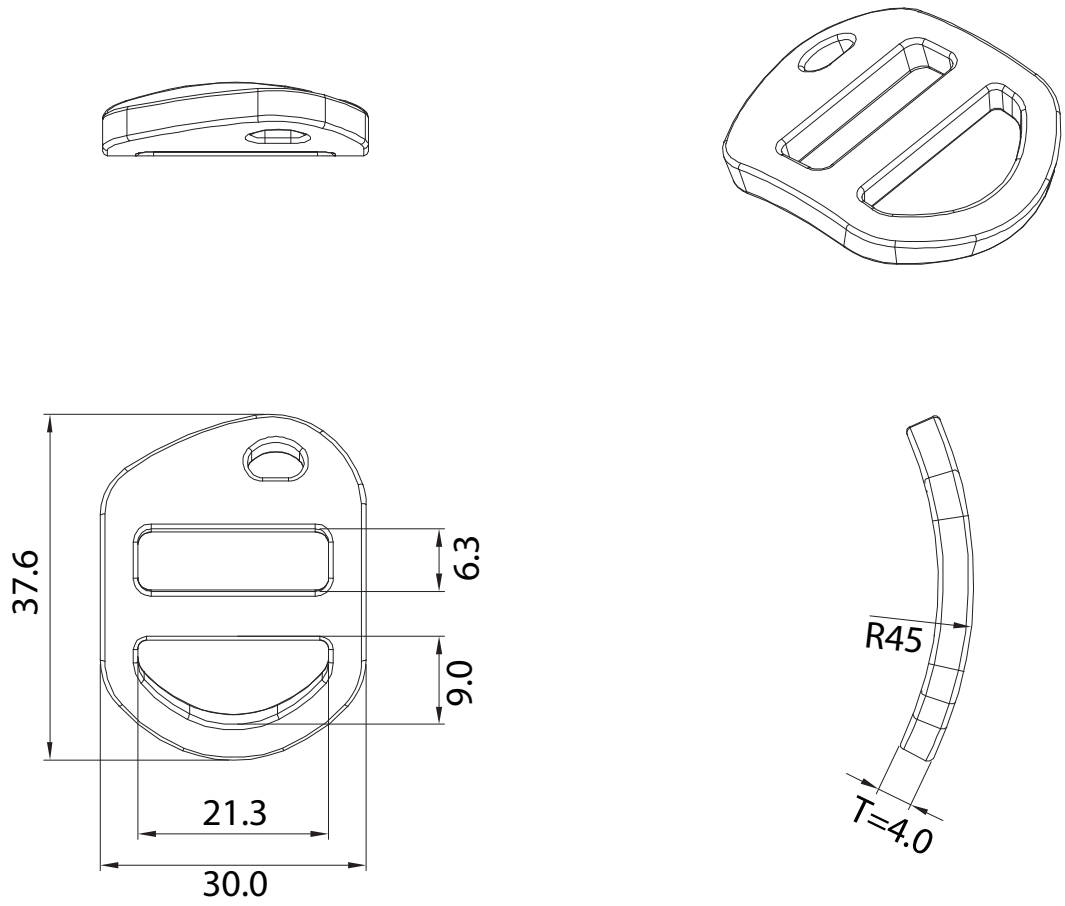

Alutica_Tilt Head Wide Slot Triglide_HH200_20mm

Alutica_Tilt Head Wide Slot Triglide_HH200_25mm