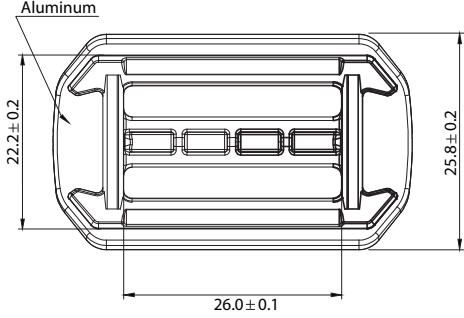

MetAstics TM X - Tech Triglide - HH132_ 25mm

MetAstics TM X - Tech Triglide - HH132_ 38mm