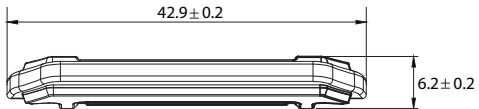

MetAstics TM X - Tech Triglide - HH132_ 25mm

MetAstics TM X - Tech Triglide - HH132_ 38mm