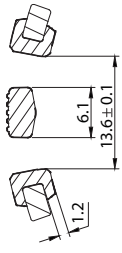

MetAstics TM X - Tech Triglide - HH132_ 25mm

MetAstics TM X - Tech Triglide - HH132_ 38mm