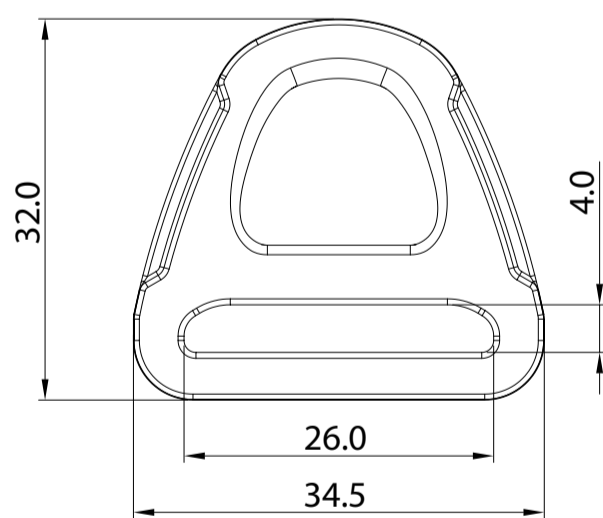

Alutica_ Can Tap D-Ring - HH025_10mm

Alutica_ Can Tap D-Ring - HH025_15mm

Alutica_ Can Tap D-Ring - HH025_20mm

Alutica_ Can Tap D-Ring - HH025_25mm

Alutica_ Can Tap D-Ring - HH025_38mm