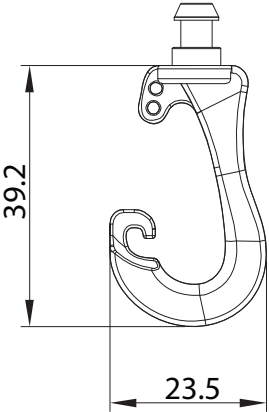

Metallic Pivot Hook - HH005_20 & 25 & 38 & 50mm

HH005_01_20

20mm

HH005_01_25

25mm

HH005_01_38

38mm

HH005_01_50

50mm