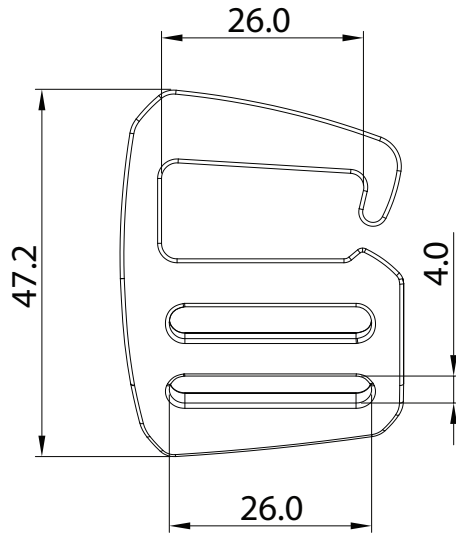

# Alutica\_Slim Crook Tension Hook - HH016\_25mm

Left & Right Available

Left