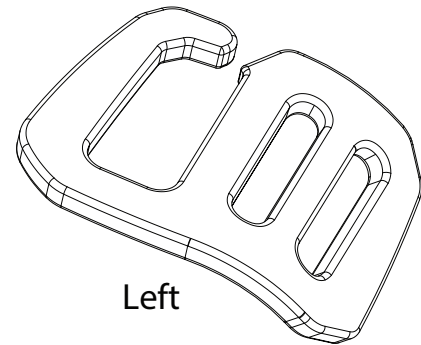

# Alutica\_Slim Crook Tension Hook - HH016\_25mm

Left & Right Available

Left