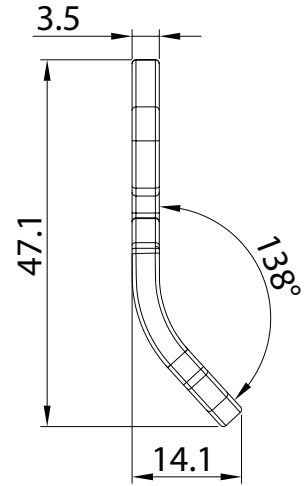

# Alutica\_Slim Crook Tension Hook - HH016\_25mm

Left & Right Available

Left