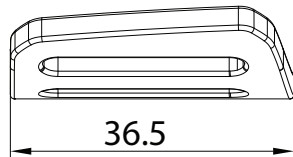

# Alutica\_Slim Crook Tension Hook - HH016\_25mm

Left & Right Available

Left