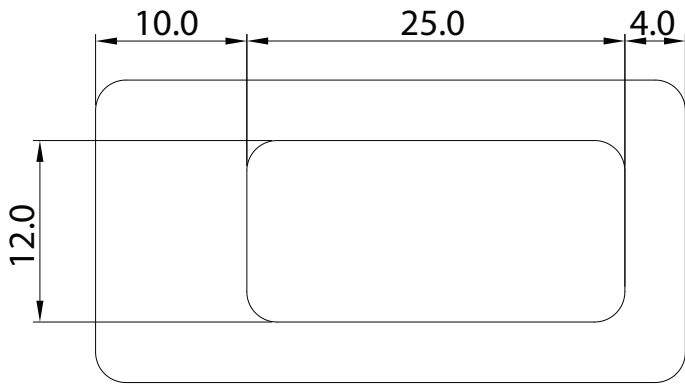

Alutica_Side Space Square Loop - HH026_25mm

Alutica_Side Space Square Loop - HH026_38mm