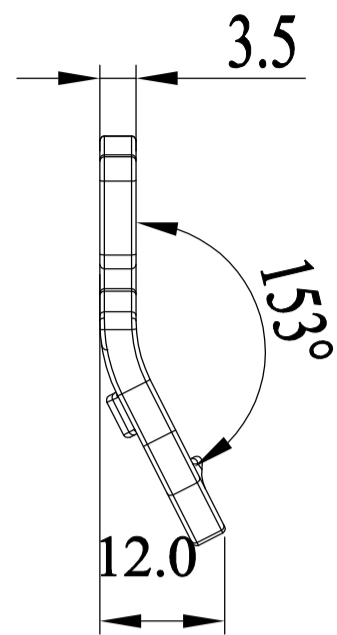

Alutica\_Kettle High Angle Tension Hook HH218\_20mm

Alutica\_Kettle High Angle Tension Hook HH218\_25mm