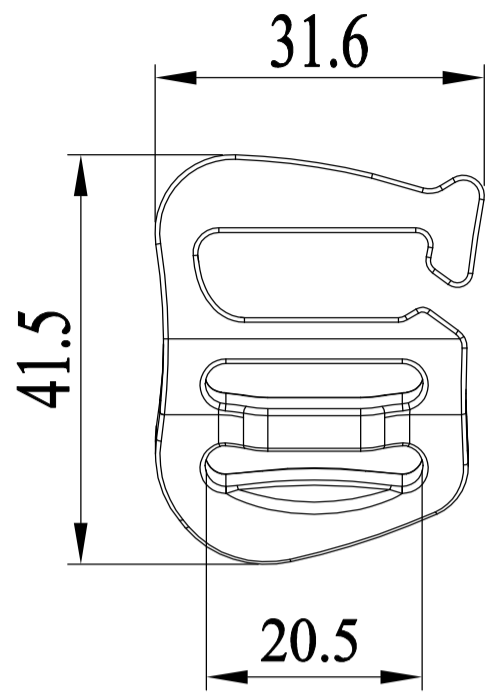

Alutica\_Kettle High Angle Tension Hook HH218\_20mm

Alutica\_Kettle High Angle Tension Hook HH218\_25mm